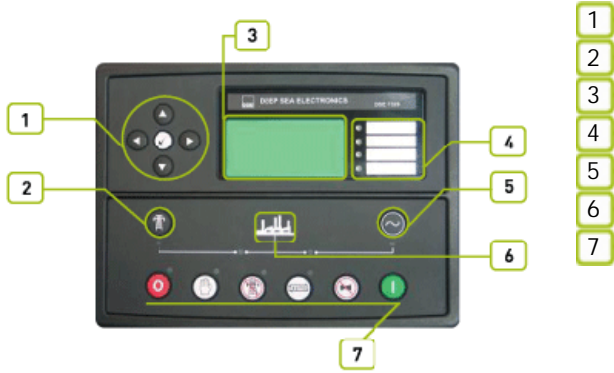

AC 400

Cummins
Mecc Alte
D+' &'

1 D+' &'

2

8G9ž +' &$ž) 5ž&&$#($

3

4

5

8G9+' &$ ž) $' ž

8G9+' &$ 8G9+' &$

% &1 * (

žFG&' &žFG(,) ž

ž